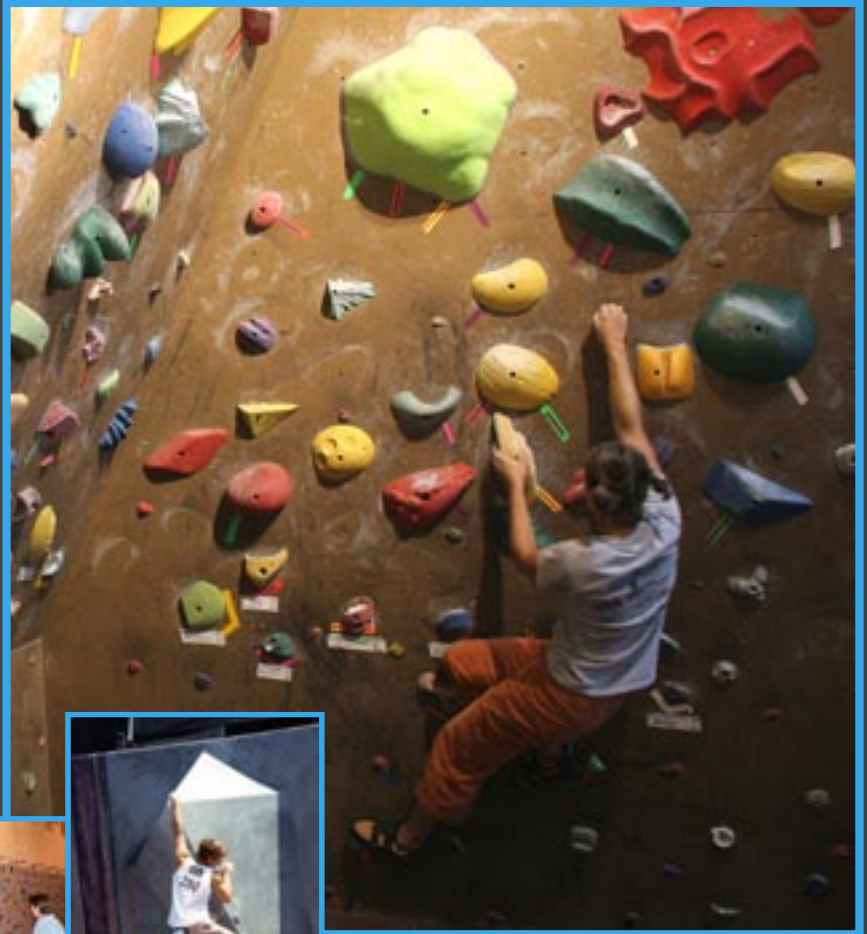

# CRYSTAL PANEL™

*The best, most versatile plywood base climbing wall system.*

Counter-clockwise from above:  
Phoenix Bouldering comp  
Oregon State University bouldering wall,  
OSU climbing wall,  
Kids Crystal Wall,  
X-Games Bouldering Wall

## FEATURES:

- Plywood systems are cost effective
- Individually designed to specific requirements
- Crystal Panels accept modular holds and features of any size
- Ideal for creative routesetting
- The Crystal system compliments our Imprint and Freeform systems - more bang for the buck